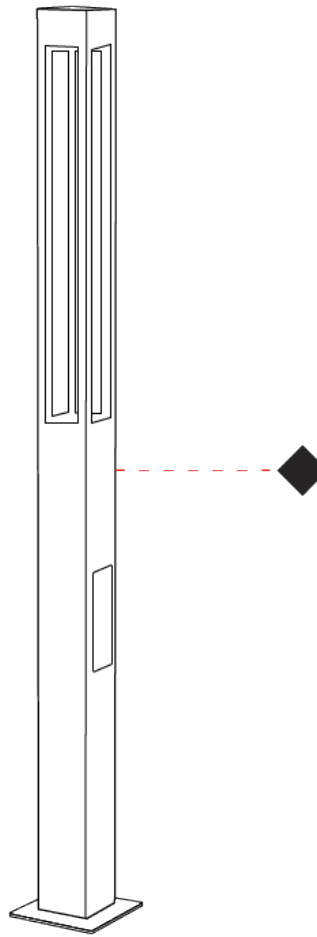

T4 POST

E9B180-

PROJECT

TYPE

SPECIFIER

QUANTITY

DATE

E